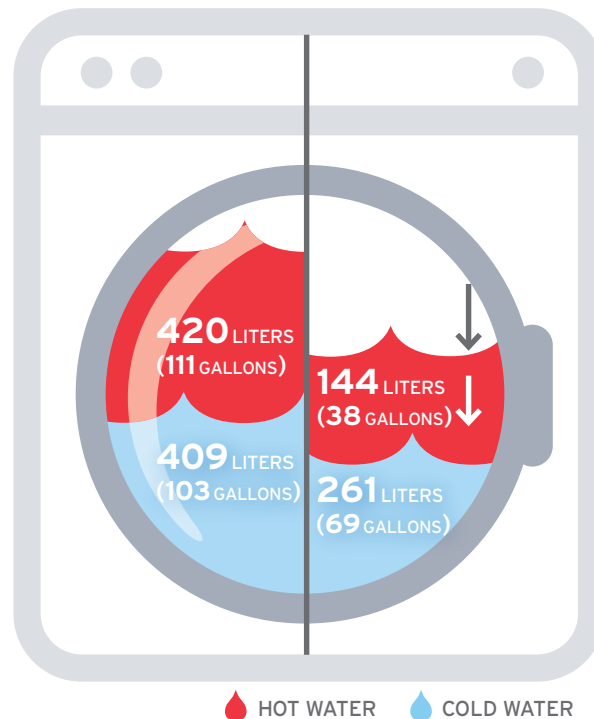

Achieve Measurable Savings

The Aquanomic 2.0 Low-Temp Liquid Laundry Program delivers significant energy and water savings over traditional laundry programs, improving your bottom line.

40% water savings*	50% energy savings*	87%+ reduction in linen replacement*	Up to $9,500 total annual savings*

Traditional Laundry Program

214 GALLONS	TOTAL WATER	810 LITERS
0.97 THERMS	ENERGY	28.4 KWH
120°F	WASH TEMP	48.9°C

AQUANOMIC™ Low-Temp Laundry Program with Smart Wash

405 LITERS	TOTAL WATER	107 GALLONS
11.4 KWH	ENERGY	0.39 THERMS
37.8°C	WASH TEMP	100°F

WATER

ENERGY

PROCEDURES

PRODUCTIVITY

Innovative Insights That Streamline Your Laundry Operation

- Water and energy saving trends tracked over time
- Load count visibility to help optimize efficiency
- Continuous improvement through partnership with your Ecolab representative

*Based on 160-room lodging property, 75% occupancy rate, 16 pounds of linen per room, 100°F versus typical laundry temperature of 120°F and national-average utility rates. Customer linen savings based on market linen research studies conducted April 2013 - December 2014, annual linen replacement data from over 700 hotels from 2011 - 2015.